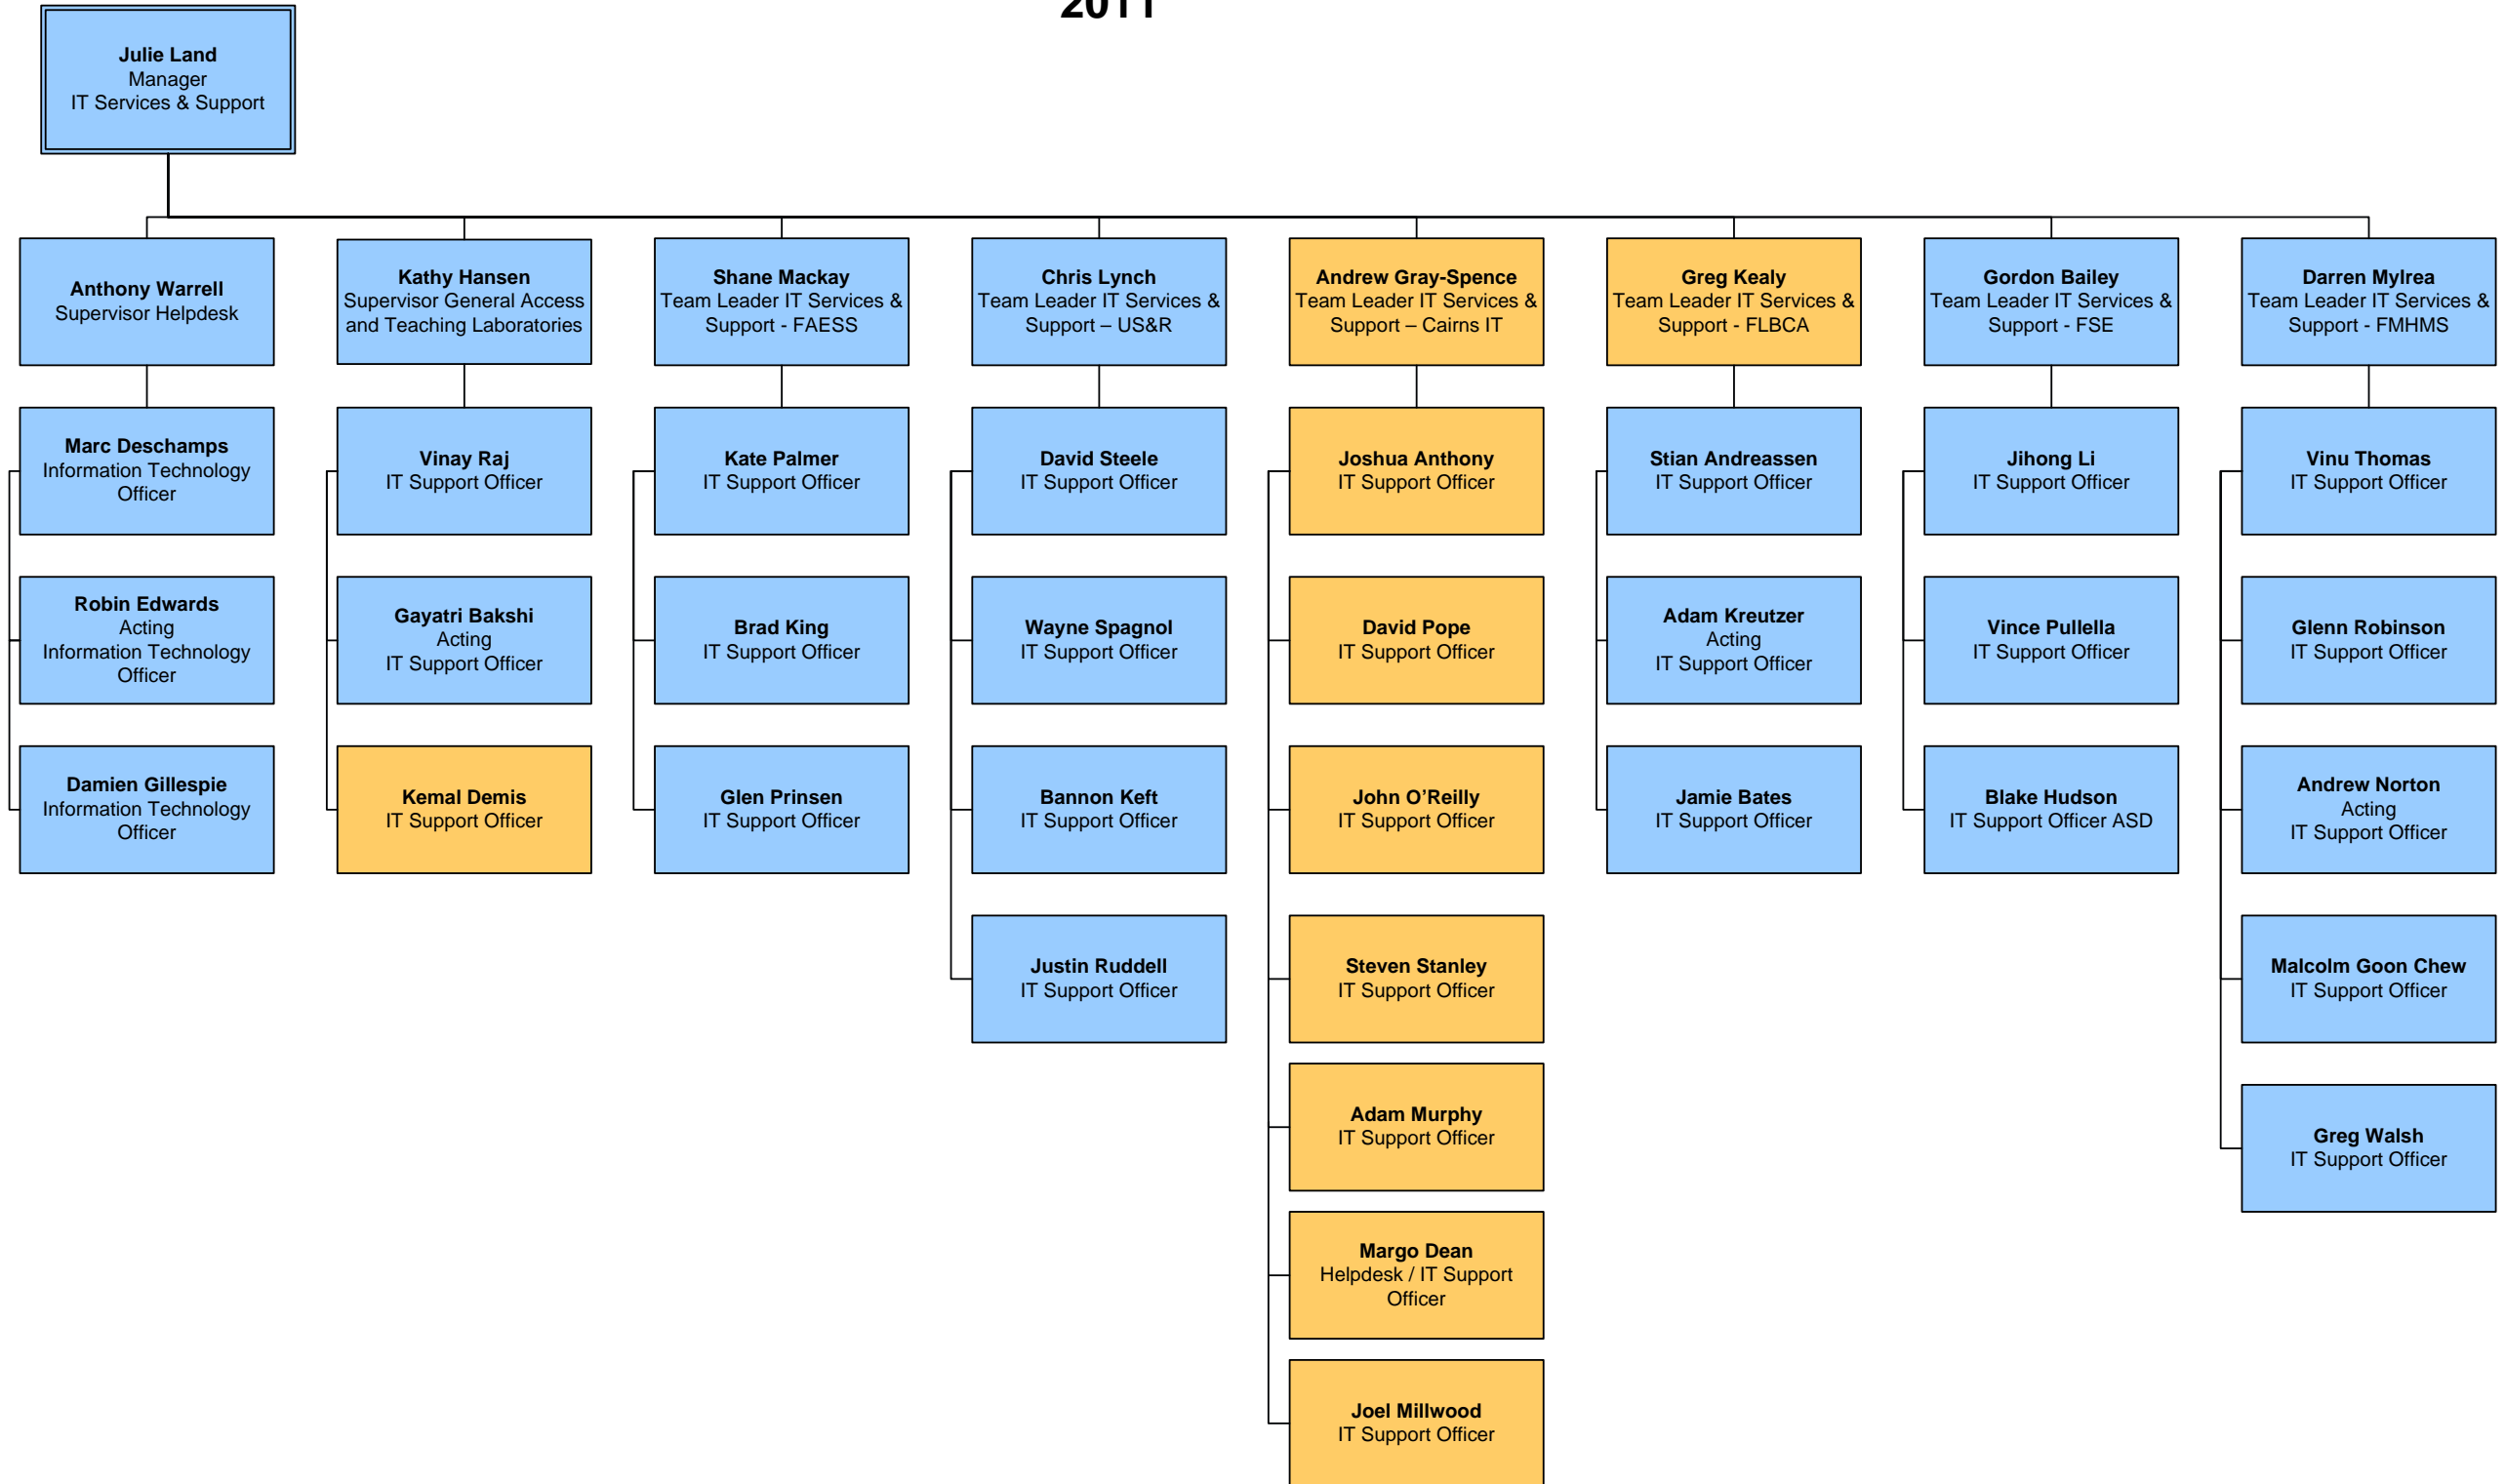

Information Technology & Resources

Organisational Chart  
IT Services & Support  
2011

Legend

Cairns

Townsville